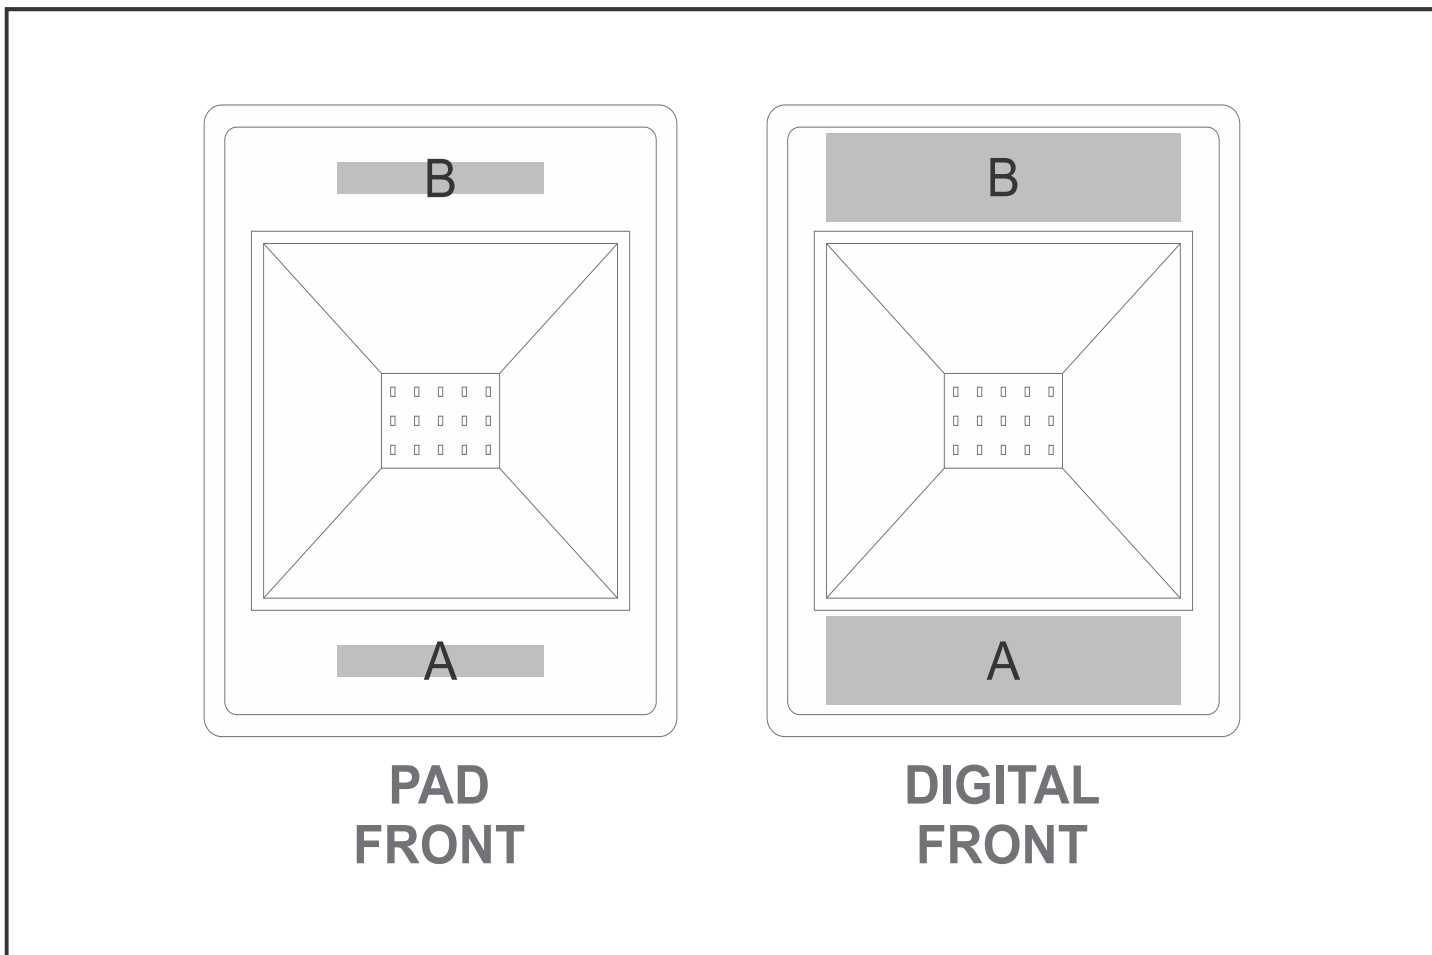

AH-AM-66-B

Brite Switch Light

Need to know:

- Includes 1-Colour, 1-Position Pad Print (setup fees apply)

Branding Options:

Position	Branding Method (Branding Code)	No. of Colours	Dimension
A	Pad Printing (PA)	4 Colours	35mm wide x 5mm high
A	Digital Dome Sticker (DB)	Full Colour	60mm wide x 14mm high
A	Direct to Print (DP-B)	Full Colour	60mm wide x 14mm high

B	Pad Printing (PA)	4 Colours	35mm wide x 5mm high
B	Digital Dome Sticker (DB)	Full Colour	60mm wide x 14mm high
B	Direct to Print (DP-B)	Full Colour	60mm wide x 14mm high